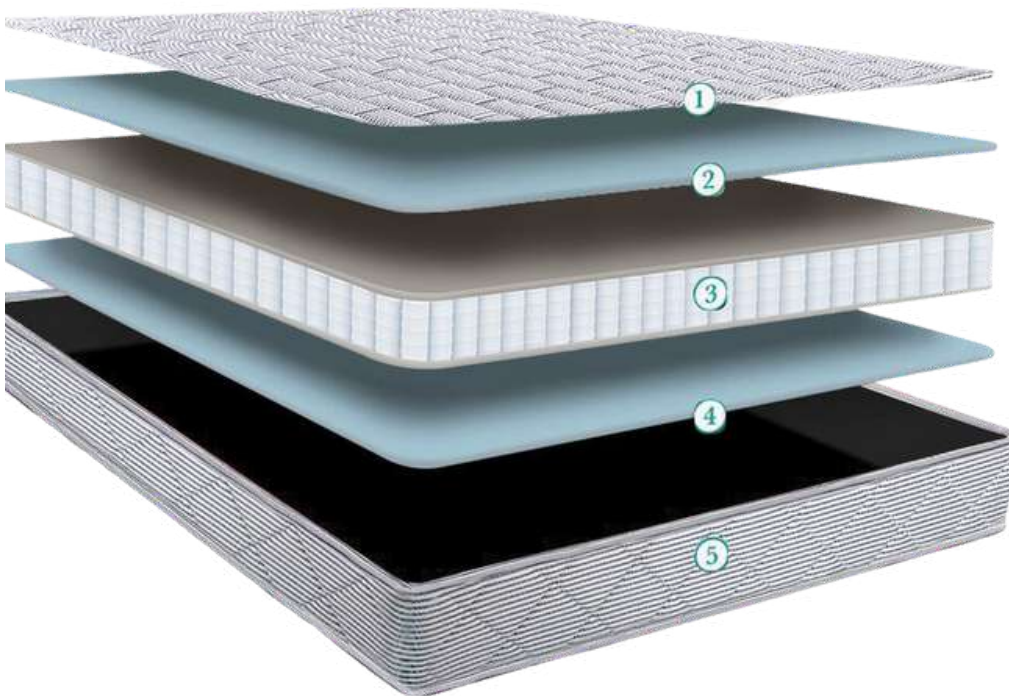

POCKET SPRING MATTRESS

CROSS SECTION

FR Quilted Fabric

PU Foam

**Pocketed Spring Unit with
1200 GSM Cotton Felt**

PU Foam

FR Quilted Fabric