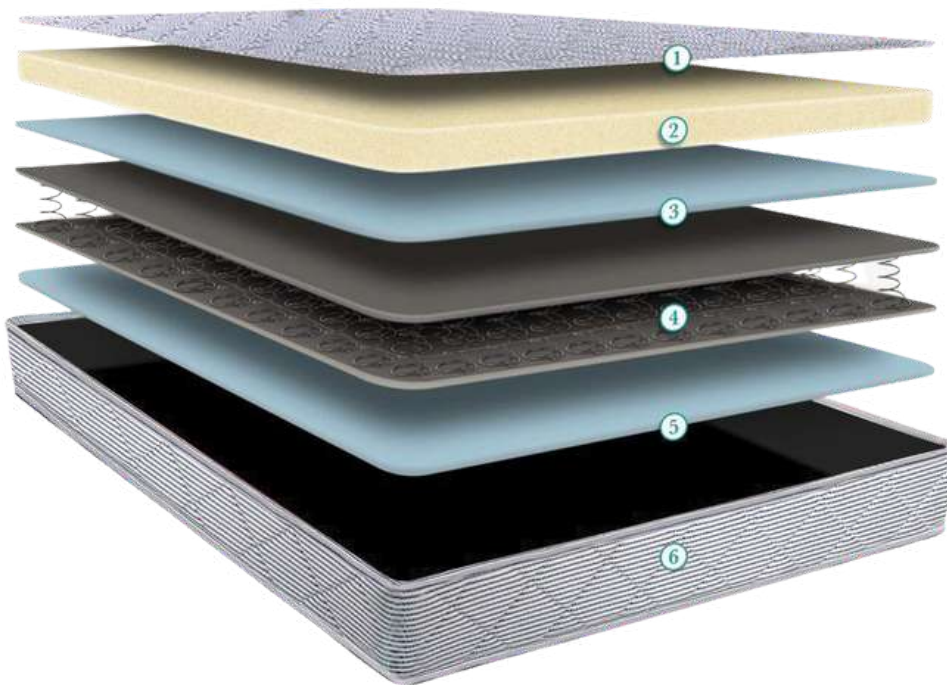

BONNELL SPRING PREMIUM MATTRESS

CROSS SECTION

FR Quilted Fabric

Memory Foam

PU Foam

**Bonnell Spring Unit With
1200 GSM Cotton Felt**

PU Foam

FR Quilted Fabric

AVAILABLE SIZES- 6" 8"10"12" 14"