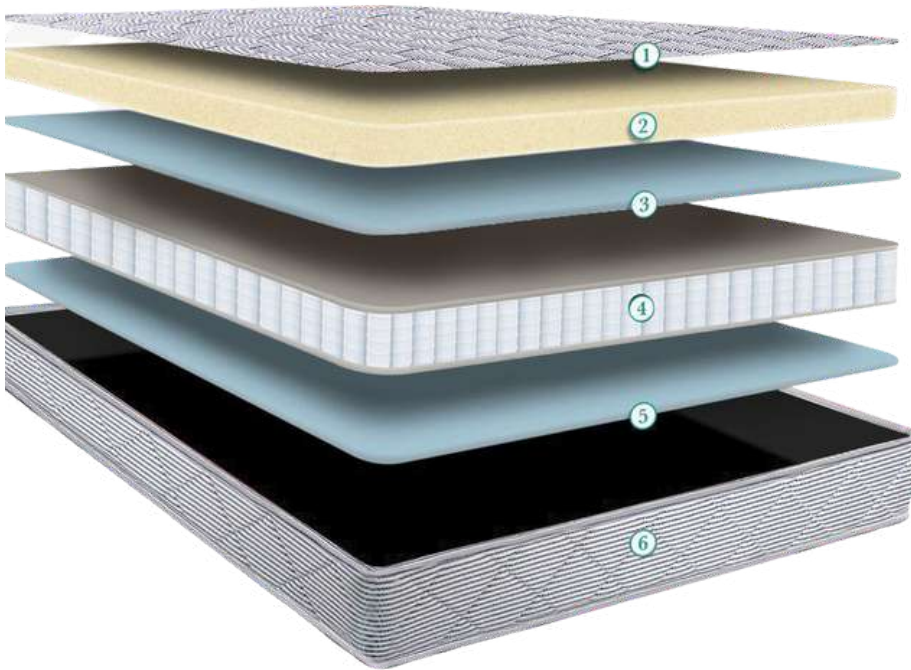

# **HOTEL MATTRESS**

# POCKET SPRING PREMIUM MATTRESS- MEMORY FOAM

**MEMORY FOAM  
QUILTED FABRIC**

**Fire Retardant  
Fabric**

**Zero Partner  
Disturbance**

**High Durability**

**Warranty**

**Regulates  
Temperature**

**AVAILABLE SIZES- 6" 8" 10" 12" 14"**

# **POCKET SPRING PREMIUM MATTRESS CROSS SECTION**

**FR Quilted Fabric**

**Memory Foam**

**PU Foam**

**Pocketed Spring Unit With  
1200 GSM Cotton Felt**

**PU Foam**

**FR Quilted Fabric**