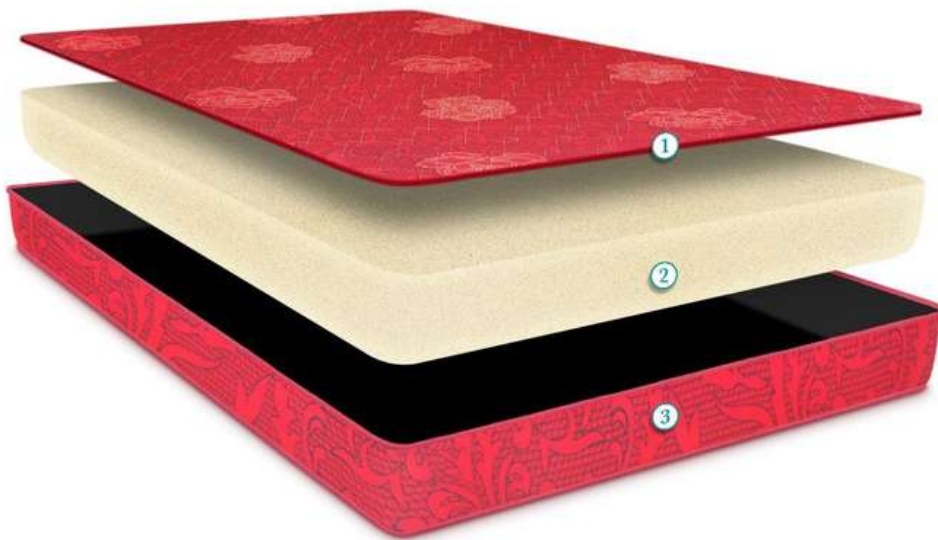

## DOUBLE FOLDABLE

**CUSTOMIZATION OPTION AVAILABLE**

**AVAILABLE SIZES- 4" 5" 6" 8"**

# FOAM MATTRESS CROSS SECTION

Printed Fabric Quilt

PU Foam

Printed Fabric

Hypoallergenic

Good Support

Durability

Warranty